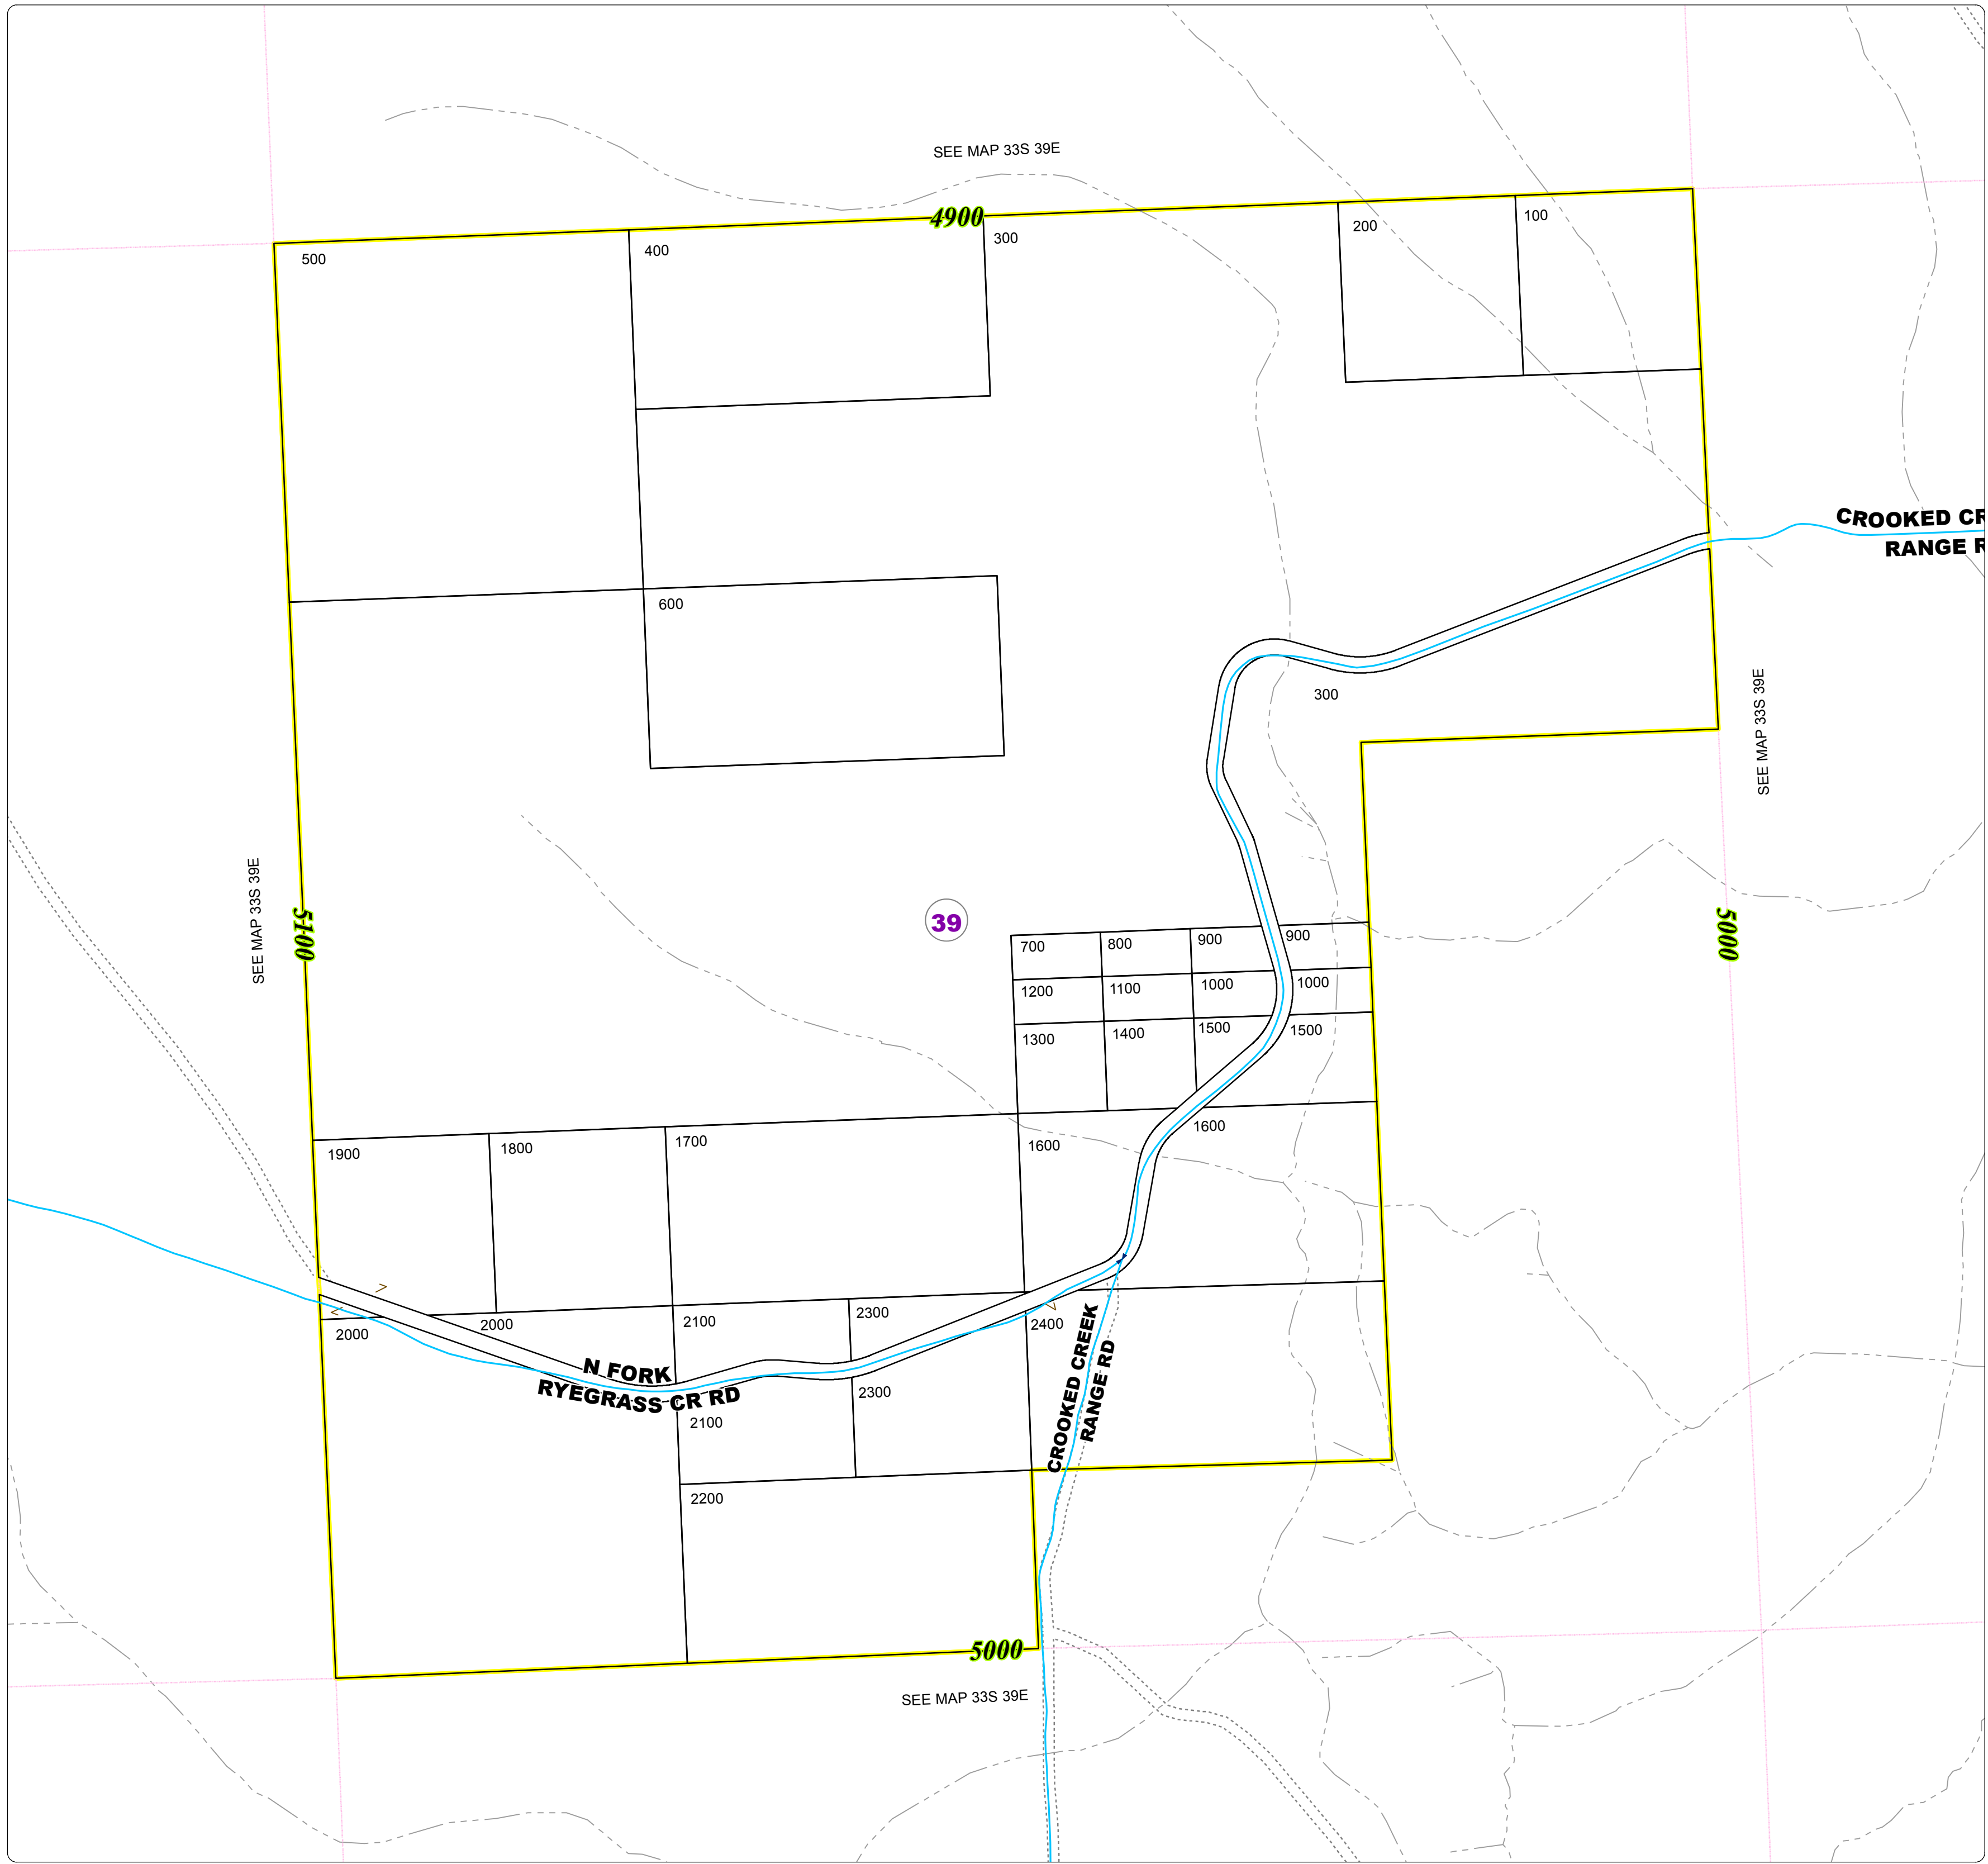

Malheur County Address Map

- MapNumberBoundary
- TAX CODE
- 39 - Arock Area / Burns Junction

DISCLAIMER
 This information is not intended for use as an address locator and it should be noted that not all county address will be found. Parcels containing multiple addresses may only display a single address as recorded in the Assessor's database. This public information should be accepted and used by the recipient with the understanding that the data received from multiple sources was developed and collected for assessment purpose only.